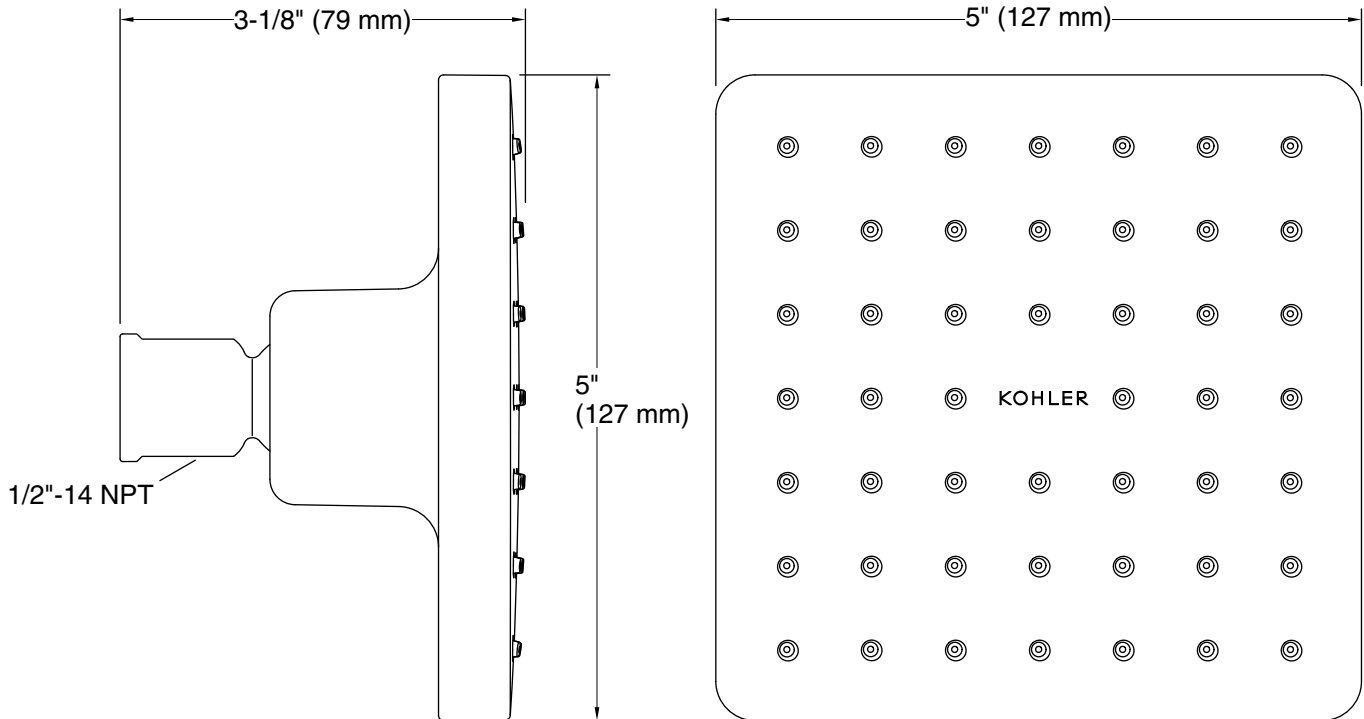

Technical Information

All product dimensions are nominal.

Drain included: No

Showerhead/Body Spray:

Rated maximum flow: 1.75 gal/min (6.6 l/min)

Pressure: 45 psi (3.1 bar)

Notes

Install this product according to the installation instructions.